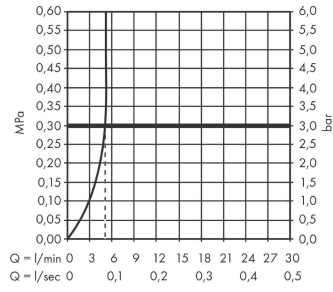

Vivenis

Single lever basin mixer for concealed installation wall-mounted with spout 19,2 cm

Surfaces: **Chrome** Article Number: **75050000**

Flowchart