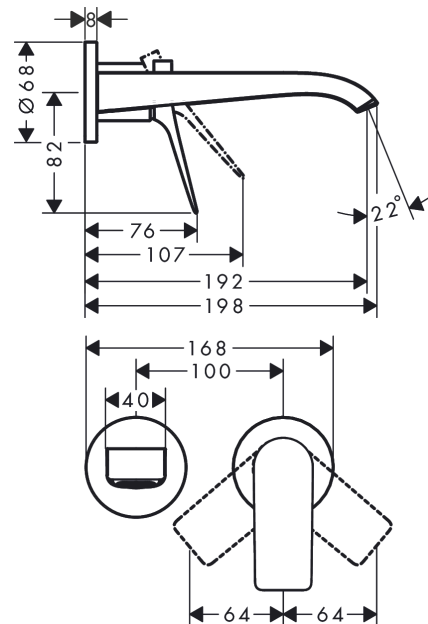

Vivenis

Single lever basin mixer for concealed installation wall-mounted with spout 19,2 cm

Surfaces: **Chrome** Article Number: **75050000**

Description

product features

- consists of: single lever basin mixer for concealed installation wall-mounted, waste set
- projection 192 mm
- spray type: WaterfallStream
- maximum flow rate at 3 bar: 5 l/min
- ceramic cartridge
- temperature limitation adjustable
- suitable for continuous flow water heaters
- non-closing waste set
- material waste set: metal
- connection type: basic set
- connection dimension: DN15
- handle can be positioned on the right or left, depends on the basic set installation

Technology

Design awards

reddot winner 2021

Product image

Scale drawing

Vivenis

Single lever basin mixer for concealed installation wall-mounted with spout 19,2 cm

Surfaces: **Chrome** Article Number: **75050000**

Flowchart

Vivenis

Single lever basin mixer for concealed installation wall-mounted with spout 19,2 cm

Surfaces: **Chrome** Article Number: **75050000**

Exploded Drawing

Year of production: >06/21

Vivenis

Single lever basin mixer for concealed installation wall-mounted with spout 19,2 cm

Surfaces: **Chrome** Article Number: **75050000**

Spare part list

Year of production: >06/21

Pos.	Description	Article Number	Price	PU
1	handle	94276000	-	1
2	hollow set screw M5x5	98446000	-	1
3	sleeve	93989000	-	1
4	escutcheon for handle	93988000	-	1
5	washer	97600000	-	1
6	nut	93141000	-	1
7	O-Ring 32x2	98193000	-	1
8	cartridge, assy	93760000	-	1
9	seal	93383000	-	1
10	adapter for cartridge	95634000	-	1
11	O-ring 26x2	98147000	-	1
12	fixing set	97971000	-	1
13	connecting thread G½	95626000	-	1
14	O-ring 13x2	98128000	-	1
15	escutcheon for spout	93987000	-	1
16	spout cpl.	94274000	-	1
17	spray former	94275000	-	1
18	extension set 25 mm for 13622180	31971000	-	1
a	base body	13622180	-	1
b	waste	50001000	-	1