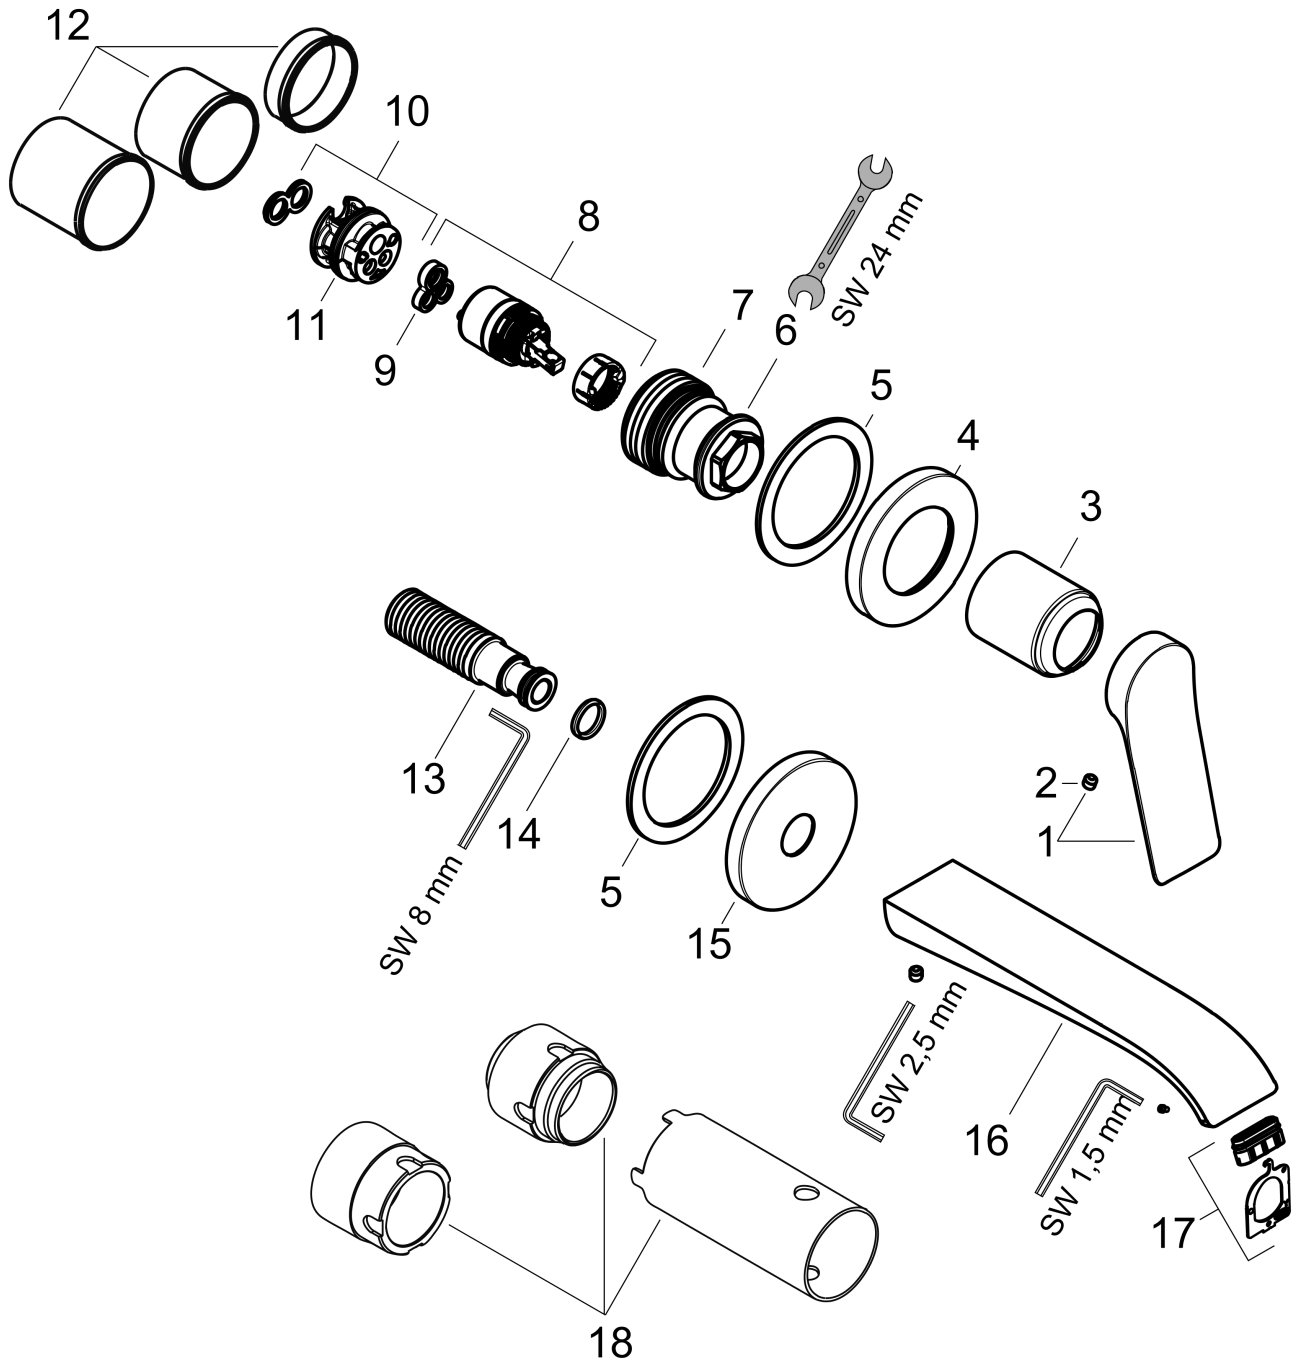

Vivenis

Single lever basin mixer for concealed installation wall-mounted with spout 19,2 cm

Surfaces: **Chrome** Article Number: **75050000**

Description

product features

- consists of: single lever basin mixer for concealed installation wall-mounted, waste set
- projection 192 mm
- spray type: WaterfallStream
- maximum flow rate at 3 bar: 5 l/min
- ceramic cartridge
- temperature limitation adjustable
- suitable for continuous flow water heaters
- non-closing waste set
- material waste set: metal
- connection type: basic set
- connection dimension: DN15
- handle can be positioned on the right or left, depends on the basic set installation

Technology

Design awards

reddot winner 2021

Product image

Scale drawing

Vivenis

Single lever basin mixer for concealed installation wall-mounted with spout 19,2 cm

Surfaces: **Chrome** Article Number: **75050000**

Flowchart

Vivenis

Single lever basin mixer for concealed installation wall-mounted with spout 19,2 cm

Surfaces: **Chrome** Article Number: **75050000**

Exploded Drawing

Year of production: >06/21

Vivenis

Single lever basin mixer for concealed installation wall-mounted with spout 19,2 cm

Surfaces: **Chrome** Article Number: **75050000**

Spare part list

Year of production: >06/21

Pos.	Description	Article Number	Price	PU
1	handle	94276000	-	1
2	hollow set screw M5x5	98446000	-	1
3	sleeve	93989000	-	1
4	escutcheon for handle	93988000	-	1
5	washer	97600000	-	1
6	nut	93141000	-	1
7	O-Ring 32x2	98193000	-	1
8	cartridge, assy	93760000	-	1
9	seal	93383000	-	1
10	adapter for cartridge	95634000	-	1
11	O-ring 26x2	98147000	-	1
12	fixing set	97971000	-	1
13	connecting thread G½	95626000	-	1
14	O-ring 13x2	98128000	-	1
15	escutcheon for spout	93987000	-	1
16	spout cpl.	94274000	-	1
17	spray former	94275000	-	1
18	extension set 25 mm for 13622180	31971000	-	1
a	base body	13622180	-	1
b	waste	50001000	-	1